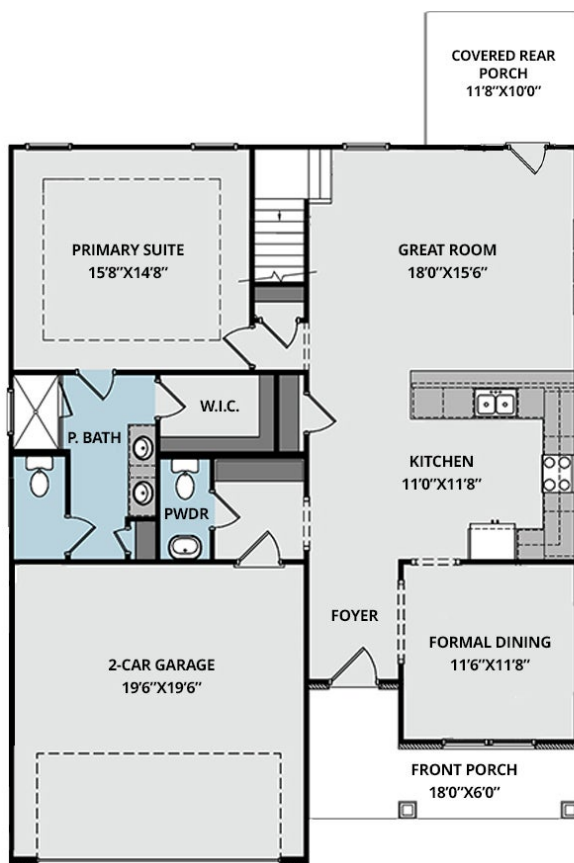

- Upon entering the home, a flex room with French doors is located off the foyer.
- The entryway leads to a mudroom space that provides access to the garage and a convenient half-bath featuring a pedestal sink and oval mirror.
- The kitchen offers ample countertop space with granite countertops in "New Caledonia," a sink overlooking the great room, bar seating, white shaker cabinets, subway tile backsplash in "Arctic White" set in a brick pattern, a pantry, and stainless steel appliances including a microwave, dishwasher, and smooth top range.

FIRST FLOOR

SECOND FLOOR