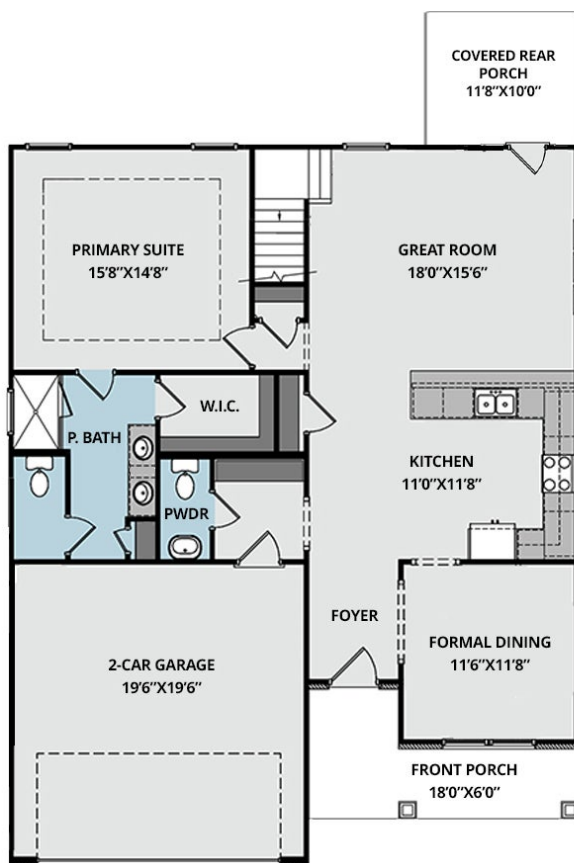

About 585 Husketh Road

- Upon entering the home, a flex room with French doors is located off the foyer.
- The entryway leads to a mudroom space that provides access to the garage and a convenient half-bath featuring a pedestal sink and oval mirror.
- The kitchen offers ample countertop space with granite countertops in "New Caledonia," a sink overlooking the great room, bar seating, white shaker cabinets, subway tile backsplash in "Arctic White" set in a brick pattern, a pantry, and stainless steel appliances including a microwave, dishwasher, and smooth top range.

FIRST FLOOR

SECOND FLOOR