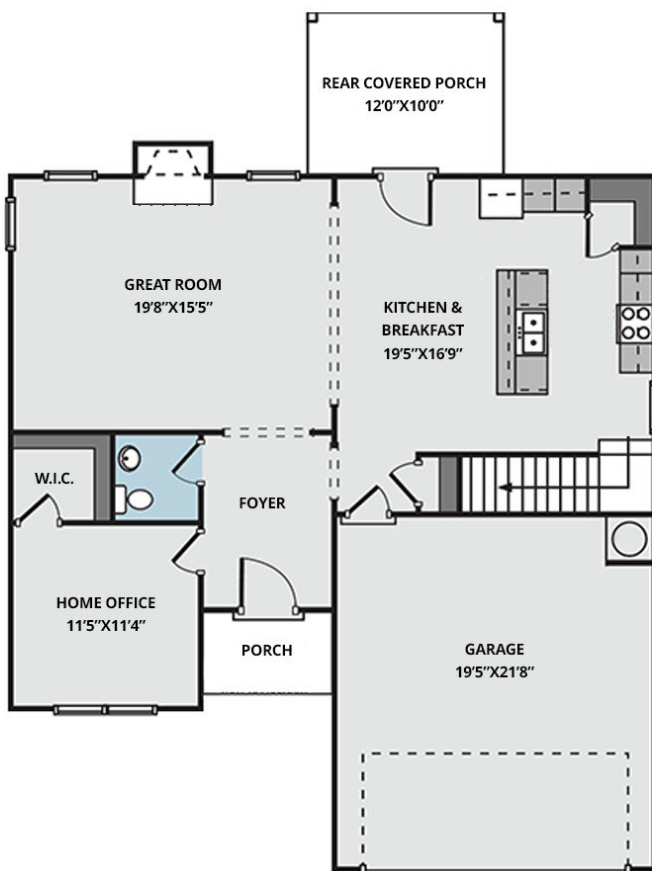

2,234 Sq Ft

2.0 Story

3 Beds

2.5 Baths

2 Car Garage

Primary Bedroom: Up

About 580 Husketh Road

- Spacious Great Room perfect for hosting!
- First-floor home office off foyer with walk-in closet.
- Eat-in kitchen with island and sink overlooking the great room, quartz countertops in "New Willow White", white shaker cabinets, subway tile backsplash in "Arctic White" set in a herringbone pattern, corner pantry, and breakfast area with access to rear covered porch; Stainless steel microwave, dishwasher, and smooth top range.
- Half-bath with pedestal sink, oval mirror, and lvp flooring.

FIRST FLOOR

SECOND FLOOR