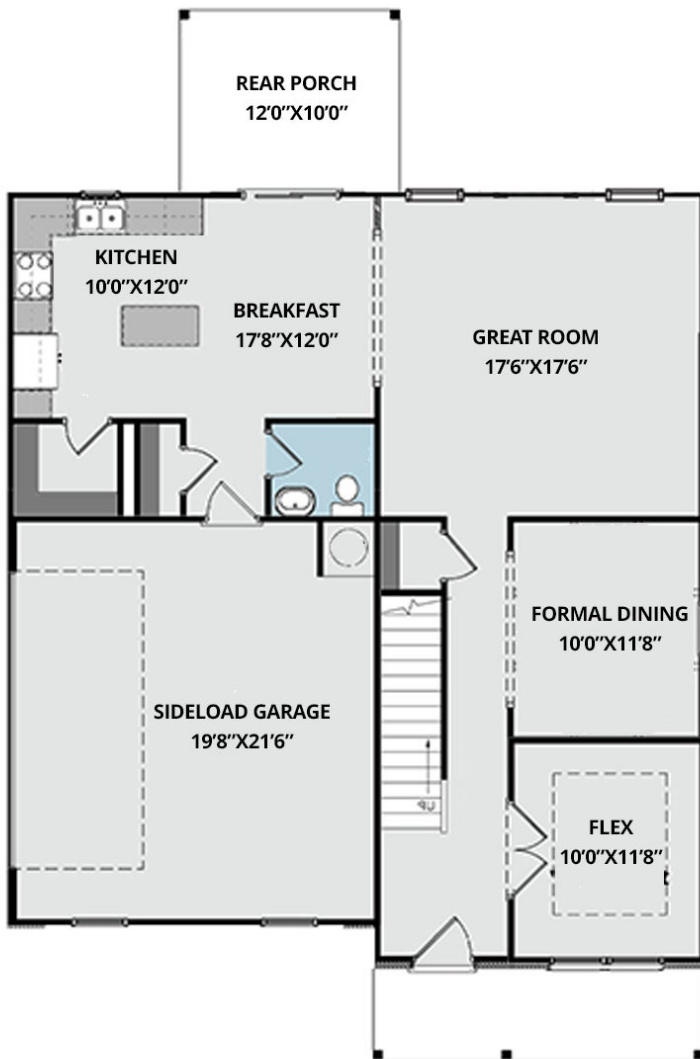

2,642 Sq Ft

2.0 Story

4 Beds

2.5 Baths

2 Car Garage

Primary Bedroom: Up

About 20 Nebbiolo Dr

- This home sits on a corner lot!
- Flex Room with full lite french doors off the foyer.
- Open Great Room with access to covered porch through sliding glass door.
- Kitchen with island and breakfast area, quartz countertops in "Elegance", natural stone mosaic backsplash, white shaker cabinets, sink with views to the backyard, and corner pantry; Stainless steel microwave, dishwasher, and smooth top range.
- Hall closet and half-bath with pedestal sink, oval mirror, and lvp flooring are located by the garage

FIRST FLOOR

SECOND FLOOR