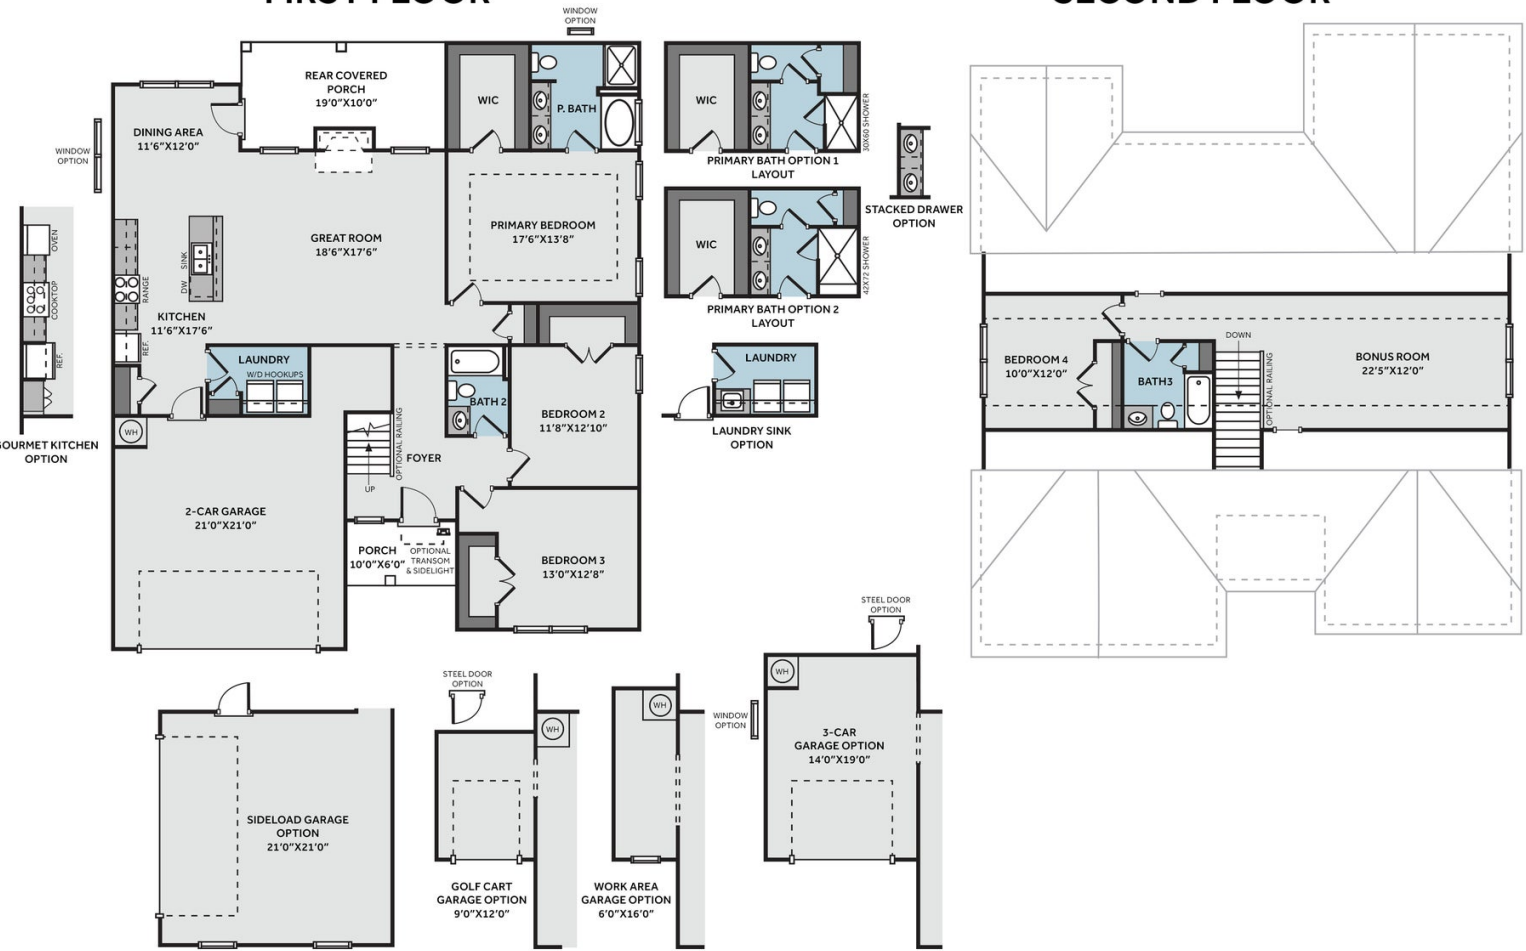

THE CAMBRIDGE
CC1850

FIRST FLOOR

SECOND FLOOR

Prices, plans, dimensions, features, specifications, materials, and availability of homes or communities are subject to change without notice or obligation. Illustrations are artists depictions only and may differ from completed improvements. All prices subject to change without notice. Please contact your sales associate before writing an offer.