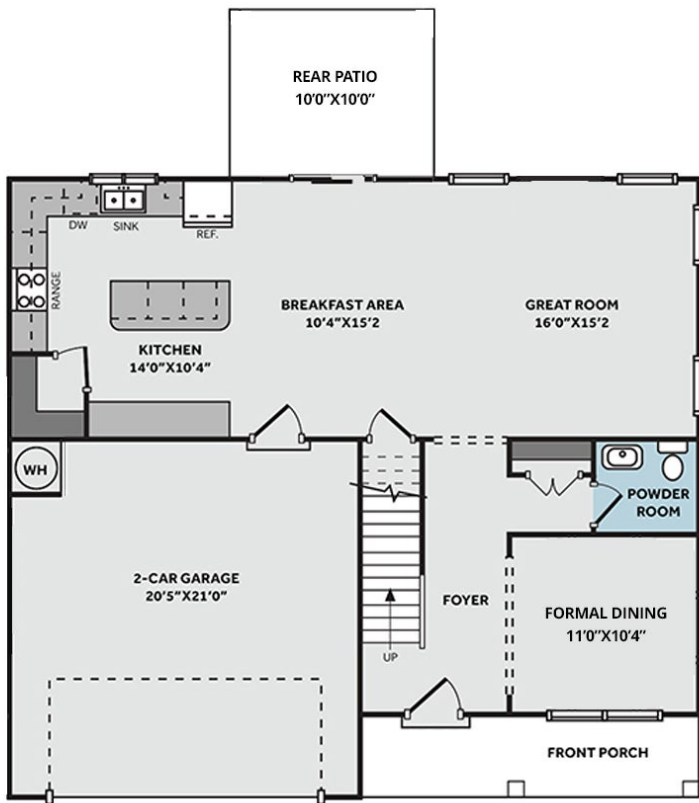

About 336 Tulip Oak Drive

- This home features a formal dining room, off the foyer, painted in Sherwin Williams "Software".
- The spacious great room offers a cozy atmosphere, perfect for gathering and relaxing.
- Overlooking the great room and breakfast area, the kitchen is equipped with granite countertops in "Azul Platino", subway tile backsplash in "Arctic White" set in a brick pattern, white shaker cabinets, a corner pantry, and a sink with backyard views. Stainless steel appliances, including a microwave, dishwasher, and smooth top range, complete the kitchen.
- Step outside to the grill patio through sliding glass doors in the breakfast area.

FIRST FLOOR

SECOND FLOOR