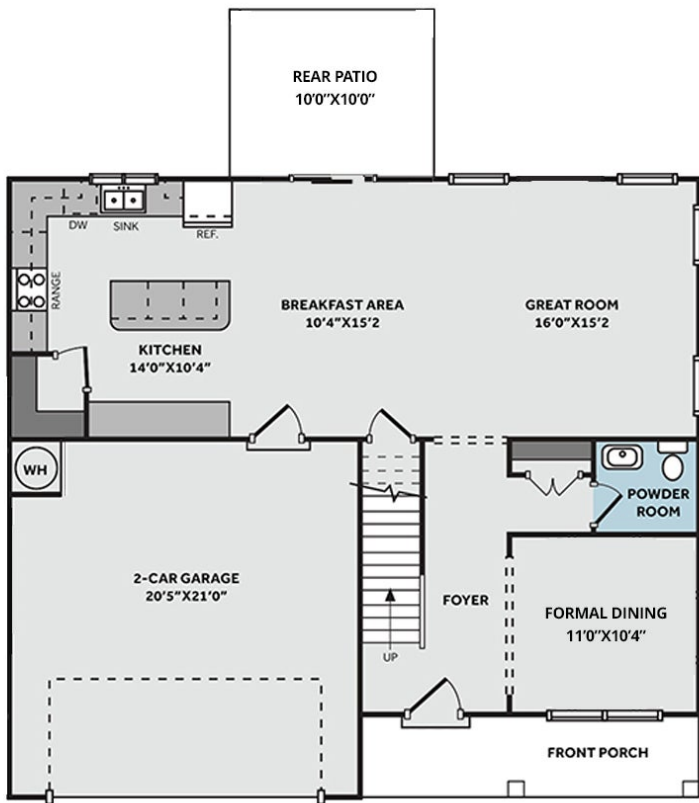

2.5 Baths

2 Car Garage

Primary Bedroom: Up

About 336 Tulip Oak Drive

- This home features a formal dining room, off the foyer, painted in Sherwin Williams "Software".
- The spacious great room offers a cozy atmosphere, perfect for gathering and relaxing.
- Overlooking the great room and breakfast area, the kitchen is equipped with granite countertops in "Azul Platino", subway tile backsplash in "Arctic White" set in a brick pattern, white shaker cabinets, a corner pantry, and a sink with backyard views. Stainless steel appliances, including a microwave, dishwasher, and smooth top range, complete the kitchen.
- Step outside to the grill patio through sliding glass doors in the breakfast area.

FIRST FLOOR

SECOND FLOOR