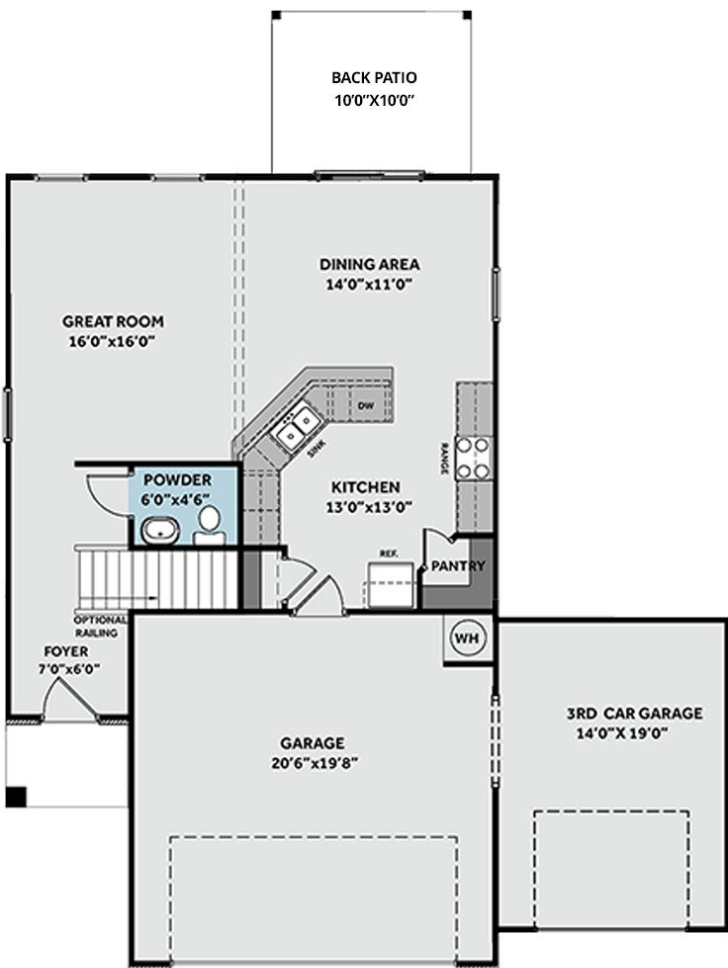

- The Springfield floorplan boasts a spacious great room that seamlessly connects to the kitchen and dining area, creating a welcoming and open living space.

...Read More Online

About The Community.

Find your place to call home in Brookstone Village! This gated community is in a prime location just off HWY 401 in the Raeford area, minutes from every resource and activity! Just around the corner, you will find First Health Moore Regional Hospital and First Health Convenient Care. Find fitness opportunities at Fit4Life Health Club and CrossFit Raeford. Try indoor Skydiving at Paraclete XP, let the kids jump and explore at JP's Jump Masters indoor trampoline park, or get the family together at the local Round-A-Bout Skating Center! You are also just down the road from multiple grocery stores, shopping centers,

FIRST FLOOR

SECOND FLOOR