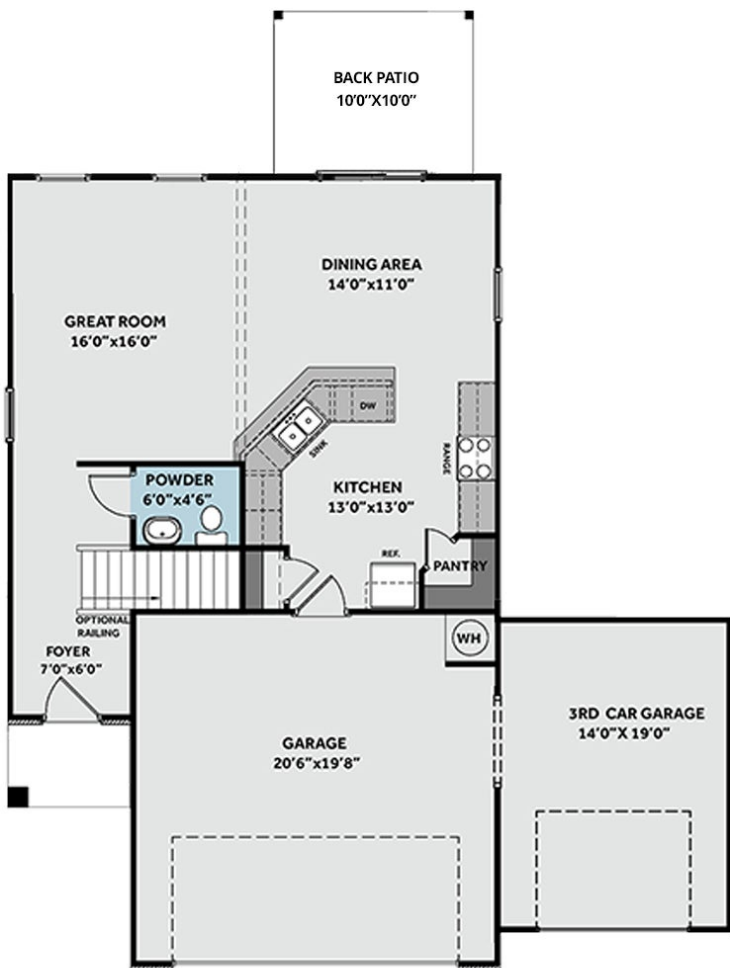

4 Beds

2.5 Baths

3 Car Garage

Primary Bedroom: Up

About 335 Tulip Oak Drive

- The Springfield floorplan boasts a spacious great room that seamlessly connects to the kitchen and dining area, creating a welcoming and open living space.
- The kitchen, featuring a sink overlooking the great room, granite countertops in "Azul Platino", subway tile backsplash in "Desert Gray" set in a brick pattern, white shaker cabinets, and a corner pantry, flows into an open dining area with backyard views, sliding door access to the grill patio, and stainless steel appliances, including a microwave, dishwasher, and smooth top range.
- The main level includes a convenient half-bath with a pedestal sink and oval mirror.

FIRST FLOOR

SECOND FLOOR