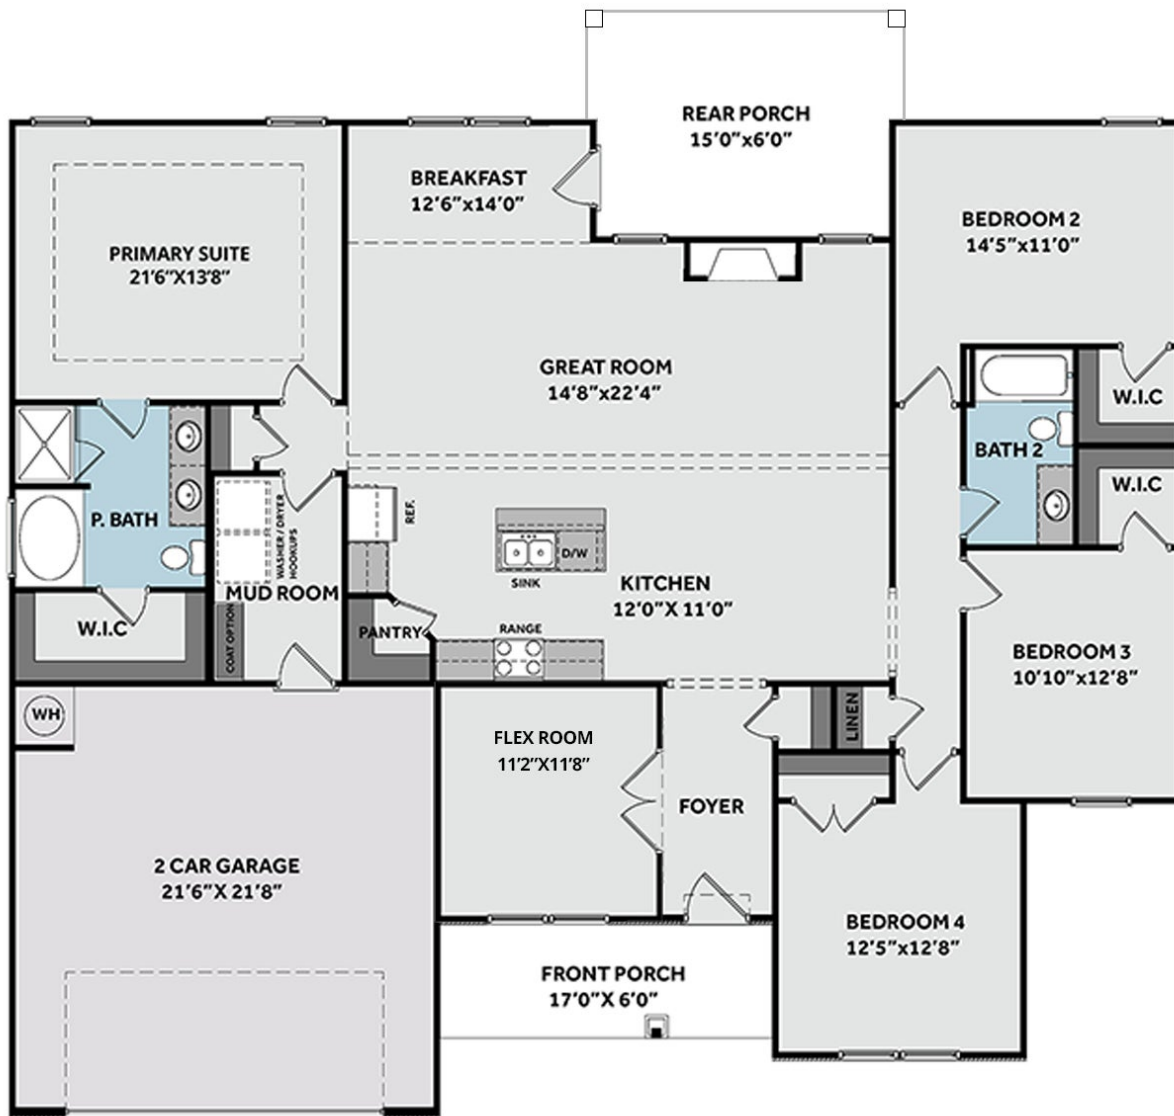

MAIN FLOOR

Prices, plans, dimensions, features, specifications, materials, and availability of homes or communities are subject to change without notice or obligation. Illustrations are artists depictions only and may differ from completed improvements. All prices subject to change without notice. Please contact your sales associate before writing an offer.