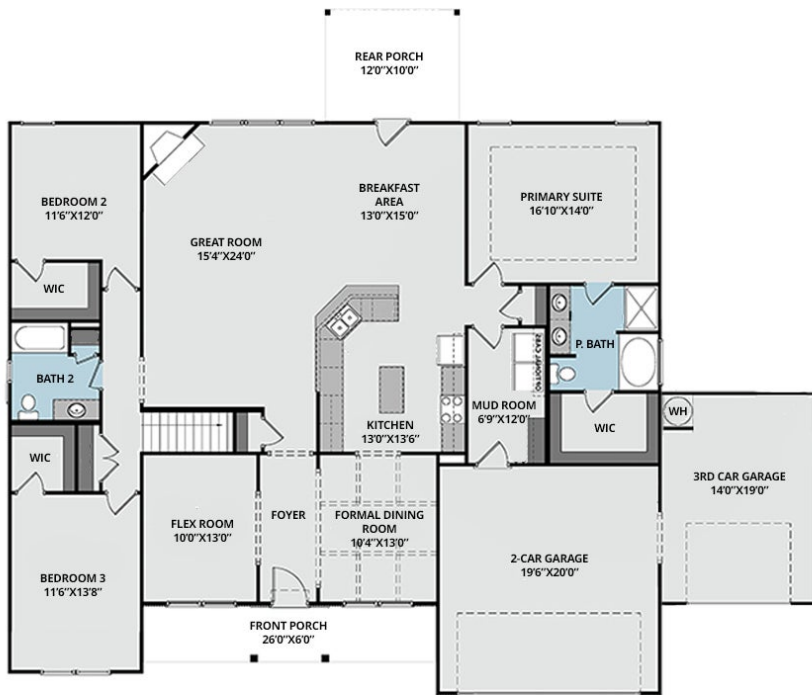

FIRST FLOOR