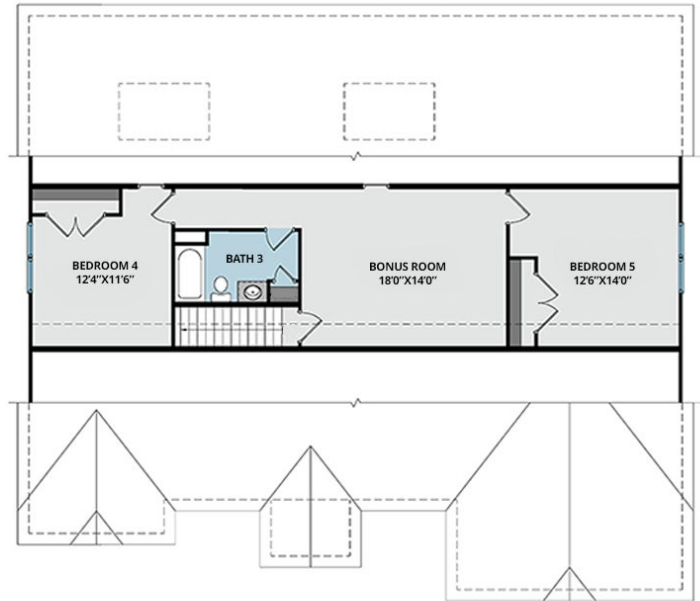

SECOND FLOOR

Prices, plans, dimensions, features, specifications, materials, and availability of homes or communities are subject to change without notice or obligation. Illustrations are artists depictions only and may differ from completed improvements. All prices subject to change without notice. Please contact your sales associate before writing an offer.