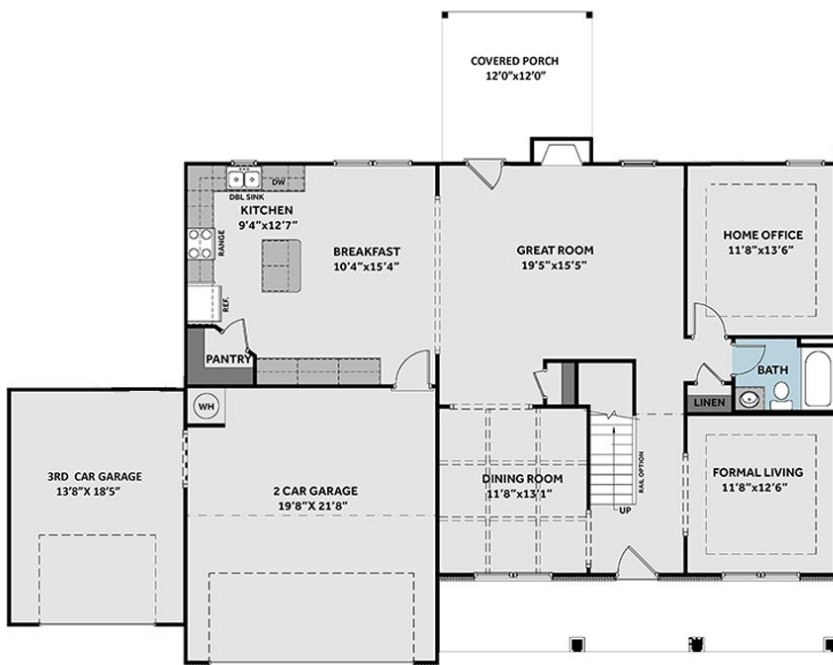

FIRST FLOOR