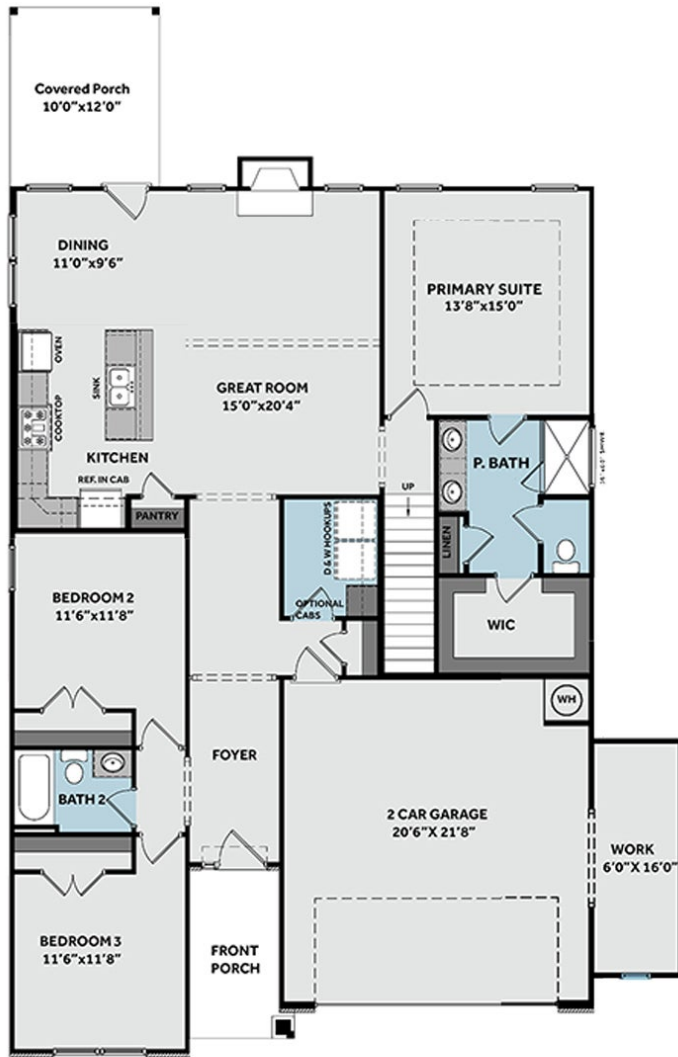

Elevation FH

2,090 Sq Ft

1.5 Story

4 Beds

3.0 Baths

2 Car Garage

Primary Bedroom: Down

About 370 Sutherland Drive

***\$5,000 Builder Credit - to be used towards closing costs, rate buydown, or design studio upgrades! Conditions apply. Please see builder representative for details.**

- This home features an open great room with a vaulted ceiling, faux beam detail, and a natural gas log fireplace with a floating mantle stained in "Loft Pine."
- The gourmet kitchen includes an island with a sink overlooking the great room, quartz countertops in "New Willow White," "Arctic White" subway tile backsplash in a brick pattern, white shaker

FIRST FLOOR

SECOND FLOOR