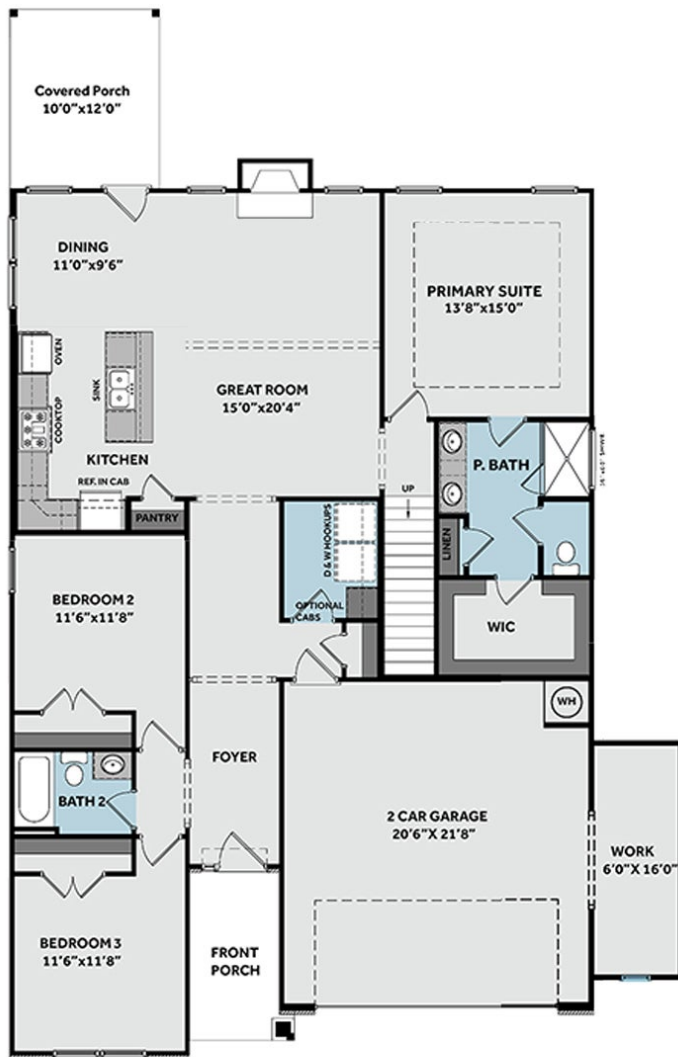

Elevation FH

2,090 Sq Ft

1.5 Story

4 Beds

3.0 Baths

2 Car Garage

Primary Bedroom: Down

About 370 Sutherland Drive

- This home features an open great room with a vaulted ceiling, faux beam detail, and a natural gas log fireplace with a floating mantle stained in "Loft Pine."
- The gourmet kitchen includes an island with a sink overlooking the great room, quartz countertops

FIRST FLOOR

SECOND FLOOR