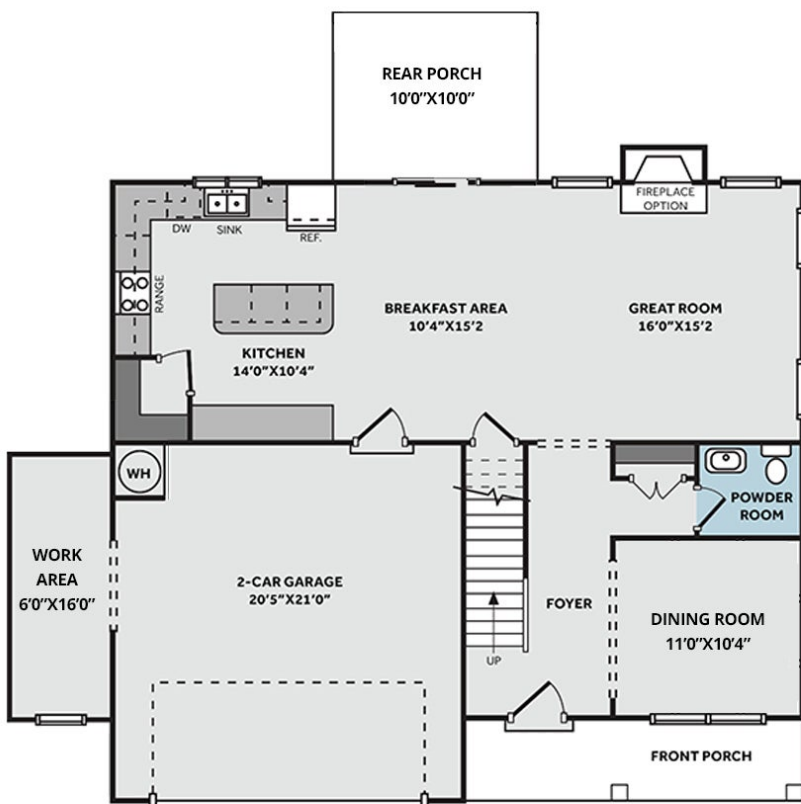

FIRST FLOOR