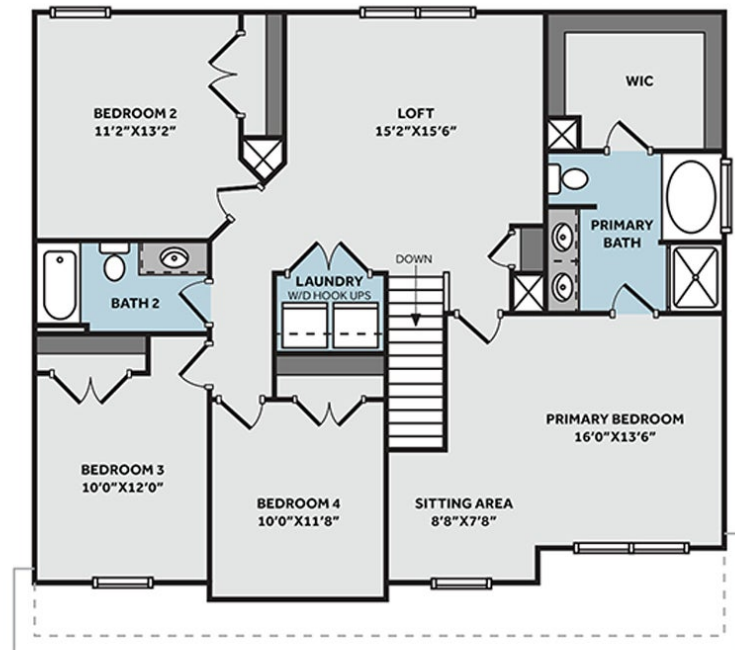

SECOND FLOOR

Prices, plans, dimensions, features, specifications, materials, and availability of homes or communities are subject to change without notice or obligation. Illustrations are artists depictions only and may differ from completed improvements. All prices subject to change without notice. Please contact your sales associate before writing an offer.