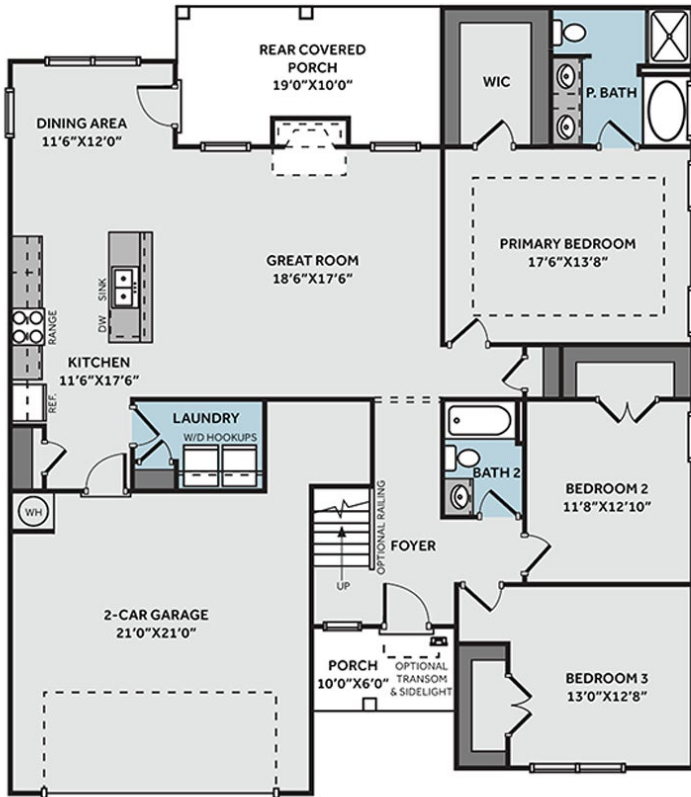

FIRST FLOOR