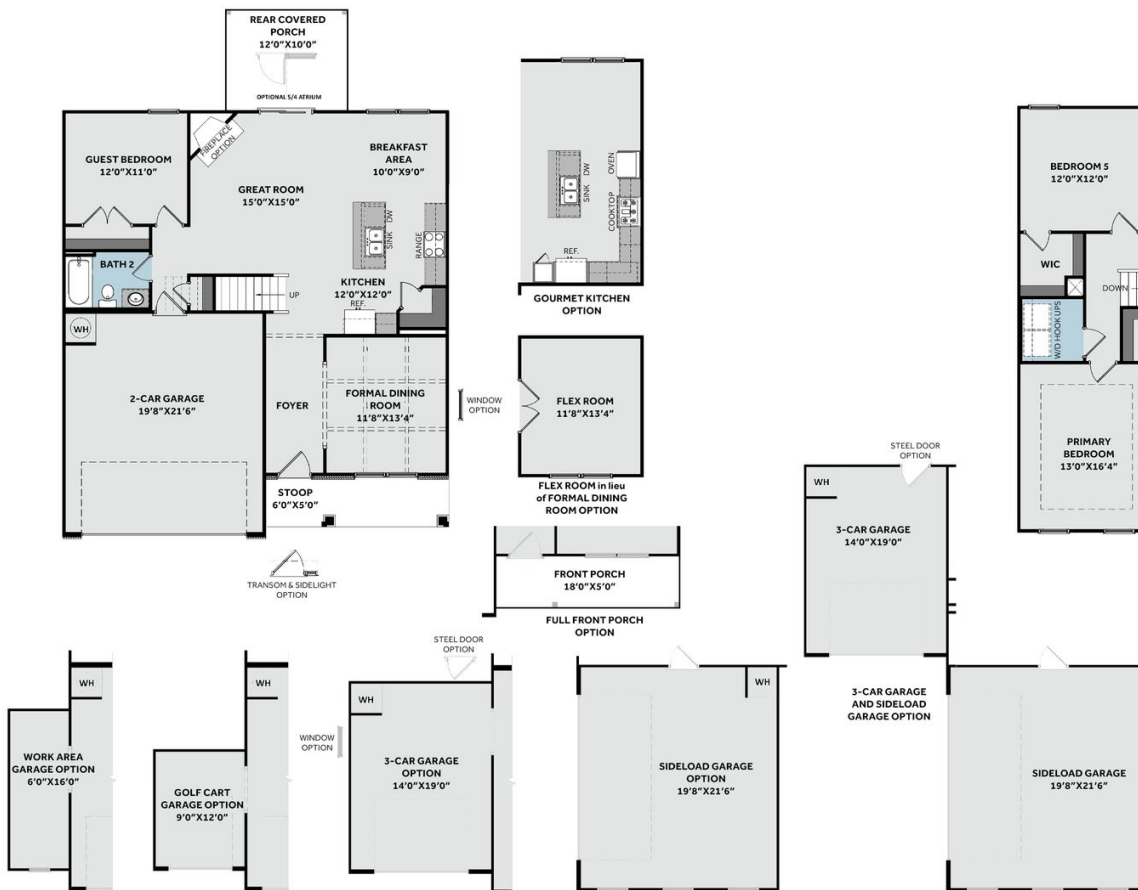

- First floor with flex room with tray ceiling and crown molding and full lite doors.
- Open kitchen with island overlooking the great room, granite countertops in "Azul Platino", natural

...Read More Online

ARCHIVED 11/5/2024

THE PAMLICO
CC2522

FIRST FLOOR

SECOND FLOOR