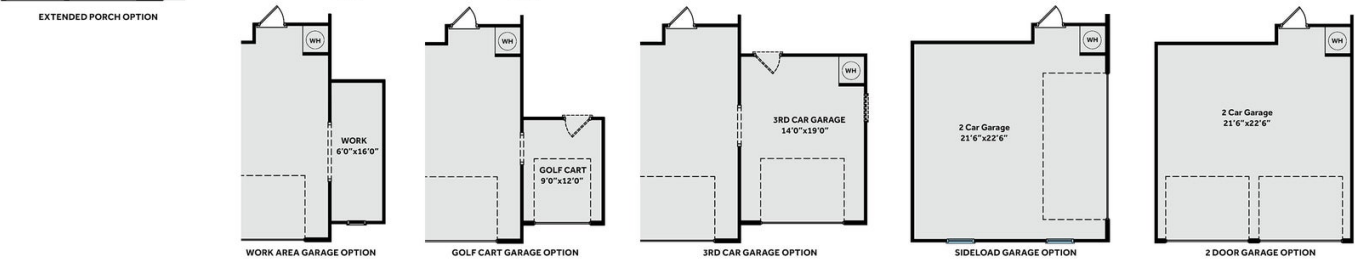

2,308 Sq. Ft.

2 Stories

4 Bed

2.5 Bath

Primary Bed: Down

About Fontana

- Kitchen with island and pantry cabinet
- Great room with optional gas log fireplace and access to optional covered porch or patio.
- First-floor primary suite with tray ceiling, dual sinks, private water closet, walk-in closet, optional center drawer stack in vanity, garden tub and separate shower.
- Mudroom with washer dryer connections and built-in coat station
- Second floor with 3 additional bedrooms all with walk-in closets! Hall access to full bathroom with dual vanities and tub/shower combination.

...Read More Online

Elevation K

THE FONTANA

CC2308

FIRST FLOOR

SECOND FLOOR

Prices, plans, dimensions, features, specifications, materials, and availability of homes or communities are subject to change without notice or obligation. Illustrations are artists depictions only and may differ from completed improvements. All prices subject to change without notice. Please contact your sales associate before writing an offer.