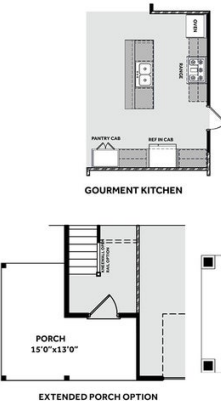

2,308 Sq. Ft.

2 Stories

4 Bed

2.5 Bath

Primary Bed: Down

About Fontana

- Kitchen with island and pantry cabinet
- Great room with optional gas log fireplace and access to optional covered porch or patio.
- First-floor primary suite with tray ceiling, dual sinks, private water closet, walk-in closet, optional center drawer stack in vanity, garden tub and separate shower.
- Mudroom with washer dryer connections and built-in coat station
- Second floor with 3 additional bedrooms all with walk-in closets! Hall access to full bathroom with dual vanities and tub/shower combination.

...Read More Online

Elevation K

THE FONTANA

CC2308

FIRST FLOOR

SECOND FLOOR

Prices, plans, dimensions, features, specifications, materials, and availability of homes or communities are subject to change without notice or obligation. Illustrations are artists depictions only and may differ from completed improvements. All prices subject to change without notice. Please contact your sales associate before writing an offer.