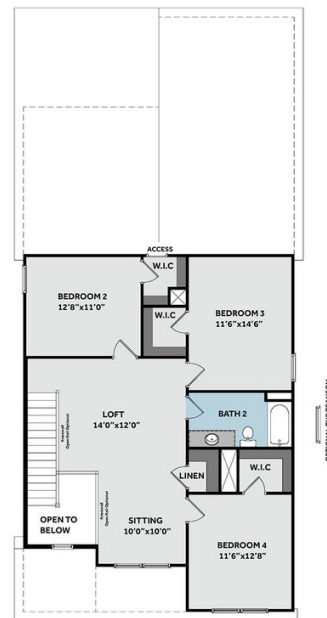

2,308 Sq. Ft.

2 Stories

4 Bed

2.5 Bath

Primary Bed: Down

About Fontana

- Kitchen with island and pantry cabinet
- Great room with optional gas log fireplace and access to optional covered porch or patio.
- First-floor primary suite with tray ceiling, dual sinks, private water closet, walk-in closet, optional center drawer stack in vanity, garden tub and separate shower.
- Mudroom with washer dryer connections and built-in coat station
- Second floor with 3 additional bedrooms all with walk-in closets! Hall access to full bathroom with dual vanities and tub/shower combination.

...Read More Online

Elevation K

THE FONTANA

CC2308

FIRST FLOOR

SECOND FLOOR

Prices, plans, dimensions, features, specifications, materials, and availability of homes or communities are subject to change without notice or obligation. Illustrations are artists depictions only and may differ from completed improvements. All prices subject to change without notice. Please contact your sales associate before writing an offer.