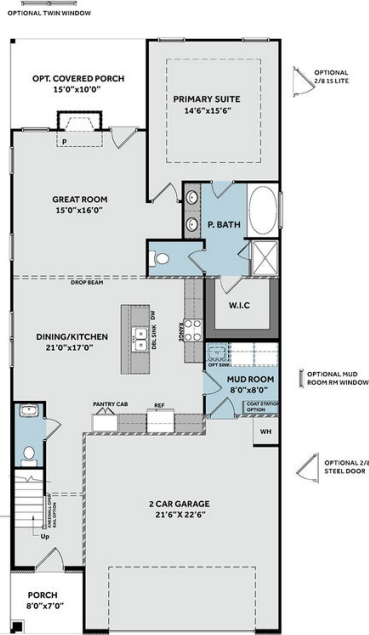

2,308 Sq. Ft.

2 Stories

4 Bed

2.5 Bath

Primary Bed: Down

About Fontana

- Kitchen with island and pantry cabinet
- Great room with optional gas log fireplace and access to optional covered porch or patio.
- First-floor primary suite with tray ceiling, dual sinks, private water closet, walk-in closet, optional center drawer stack in vanity, garden tub and separate shower.
- Mudroom with washer dryer connections and built-in coat station
- Second floor with 3 additional bedrooms all with walk-in closets! Hall access to full bathroom with dual vanities and tub/shower combination.

...Read More Online

Elevation K

THE FONTANA

CC2308

FIRST FLOOR

SECOND FLOOR

Prices, plans, dimensions, features, specifications, materials, and availability of homes or communities are subject to change without notice or obligation. Illustrations are artists depictions only and may differ from completed improvements. All prices subject to change without notice. Please contact your sales associate before writing an offer.