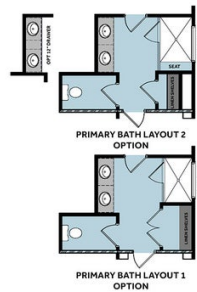

2,308 Sq. Ft.

2 Stories

4 Bed

2.5 Bath

Primary Bed: Down

About Fontana

- Kitchen with island and pantry cabinet
- Great room with optional gas log fireplace and access to optional covered porch or patio.
- First-floor primary suite with tray ceiling, dual sinks, private water closet, walk-in closet, optional center drawer stack in vanity, garden tub and separate shower.
- Mudroom with washer dryer connections and built-in coat station
- Second floor with 3 additional bedrooms all with walk-in closets! Hall access to full bathroom with dual vanities and tub/shower combination.

...Read More Online

Elevation K

THE FONTANA

CC2308

FIRST FLOOR

SECOND FLOOR

Prices, plans, dimensions, features, specifications, materials, and availability of homes or communities are subject to change without notice or obligation. Illustrations are artists depictions only and may differ from completed improvements. All prices subject to change without notice. Please contact your sales associate before writing an offer.