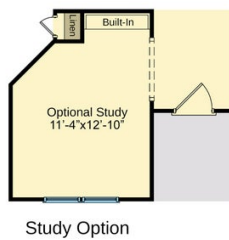

1,821 Sq. Ft.

1 Stories

3 Bed

2.0 Bath

Primary Bed: Down

About Ivy Creek

- Great room features a corner fireplace
- Optional covered patio.
- Kitchen with breakfast area includes pantry.
- Laundry room/mud room provides access to garage.
- The primary suite showcases a beautiful tray ceiling option, walk-in closet, garden tub, separate shower and dual sinks.
- 3 additional bedrooms with access to full bathroom with tub/shower combination.

...Read More Online

ARCHIVED 07/08/2022 -
Elevation B

ARCHIVED 07/08/2022 -
Elevation C

ARCHIVED 07/08/2022 -
Elevation E

The Ivy Creek
CC1821

Prices, plans, dimensions, features, specifications, materials, and availability of homes or communities are subject to change without notice or obligation. Illustrations are artists depictions only and may differ from completed improvements. All prices subject to change without notice. Please contact your sales associate before writing an offer.