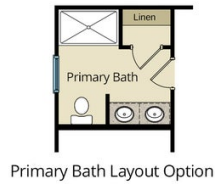

The Ivy Creek
CC1821

Prices, plans, dimensions, features, specifications, materials, and availability of homes or communities are subject to change without notice or obligation. Illustrations are artists depictions only and may differ from completed improvements. All prices subject to change without notice. Please contact your sales associate before writing an offer.