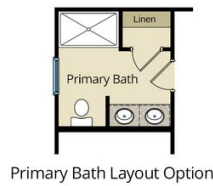

The Ivy Creek
CC1821

Prices, plans, dimensions, features, specifications, materials, and availability of homes or communities are subject to change without notice or obligation. Illustrations are artists depictions only and may differ from completed improvements. All prices subject to change without notice. Please contact your sales associate before writing an offer.