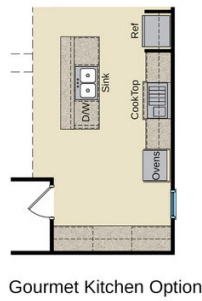

1,821 Sq. Ft.

1 Stories

3 Bed

2.0 Bath

Primary Bed: Down

About Ivy Creek

- Great room features a corner fireplace
- Optional covered patio.
- Kitchen with breakfast area includes pantry.
- Laundry room/mud room provides access to garage.
- The primary suite showcases a beautiful tray ceiling option, walk-in closet, garden tub, separate shower and dual sinks.
- 3 additional bedrooms with access to full bathroom with tub/shower combination.

...Read More Online

ARCHIVED 07/08/2022 -
Elevation B

ARCHIVED 07/08/2022 -
Elevation C

ARCHIVED 07/08/2022 -
Elevation E

The Ivy Creek
CC1821

Prices, plans, dimensions, features, specifications, materials, and availability of homes or communities are subject to change without notice or obligation. Illustrations are artists depictions only and may differ from completed improvements. All prices subject to change without notice. Please contact your sales associate before writing an offer.