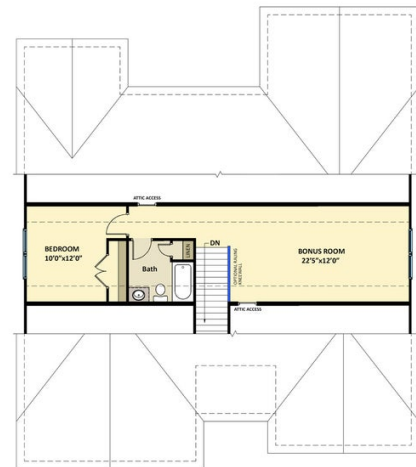

2,432 Sq. Ft.

1.5 Stories

4 Bed

3.0 Bath

Primary Bed: Down

## About Cambridge

- Great room with optional gas log fireplace.
- Open kitchen with dining room with views to the backyard and double window option, island with sink overlooking the great room, and pantry; Gourmet kitchen appliance layout option with double wall ovens and cooktop
- First-floor laundry room in garage entry with linen closet, optional sink, and optional upper wall cabinets.
- Dining room with access to option rear covered porch.

...Read More Online

Elevation B - NO DORMER

Elevation C - NO DORMER

Elevation D - NO DORMER

ARCHIVED 8/17/2023

**The Cambridge**  
CC1850

**FIRST FLOOR**

**SECOND FLOOR**