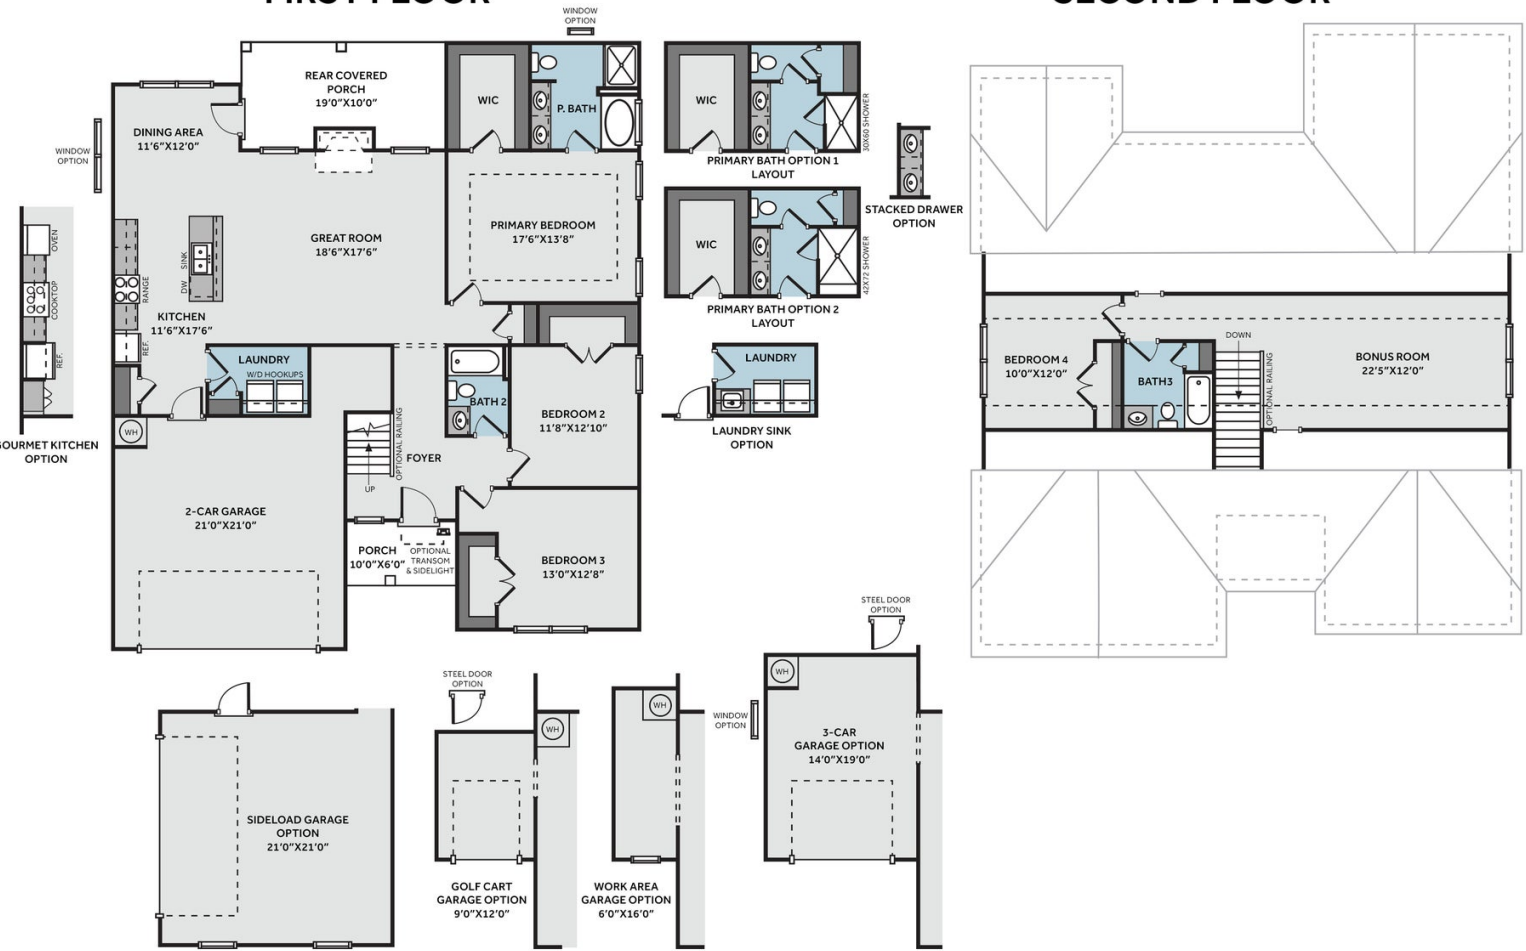

2,432 Sq. Ft.

1.5 Stories

4 Bed

3.0 Bath

Primary Bed: Down

About Cambridge

- Great room with optional gas log fireplace.
- Open kitchen with dining room with views to the backyard and double window option, island with sink overlooking the great room, and pantry; Gourmet kitchen appliance layout option with double wall ovens and cooktop
- First-floor laundry room in garage entry with linen closet, optional sink, and optional upper wall cabinets.
- Dining room with access to option rear covered porch.

...Read More Online

Elevation B - NO DORMER

Elevation B

Elevation C

THE CAMBRIDGE

CC1850

FIRST FLOOR

SECOND FLOOR