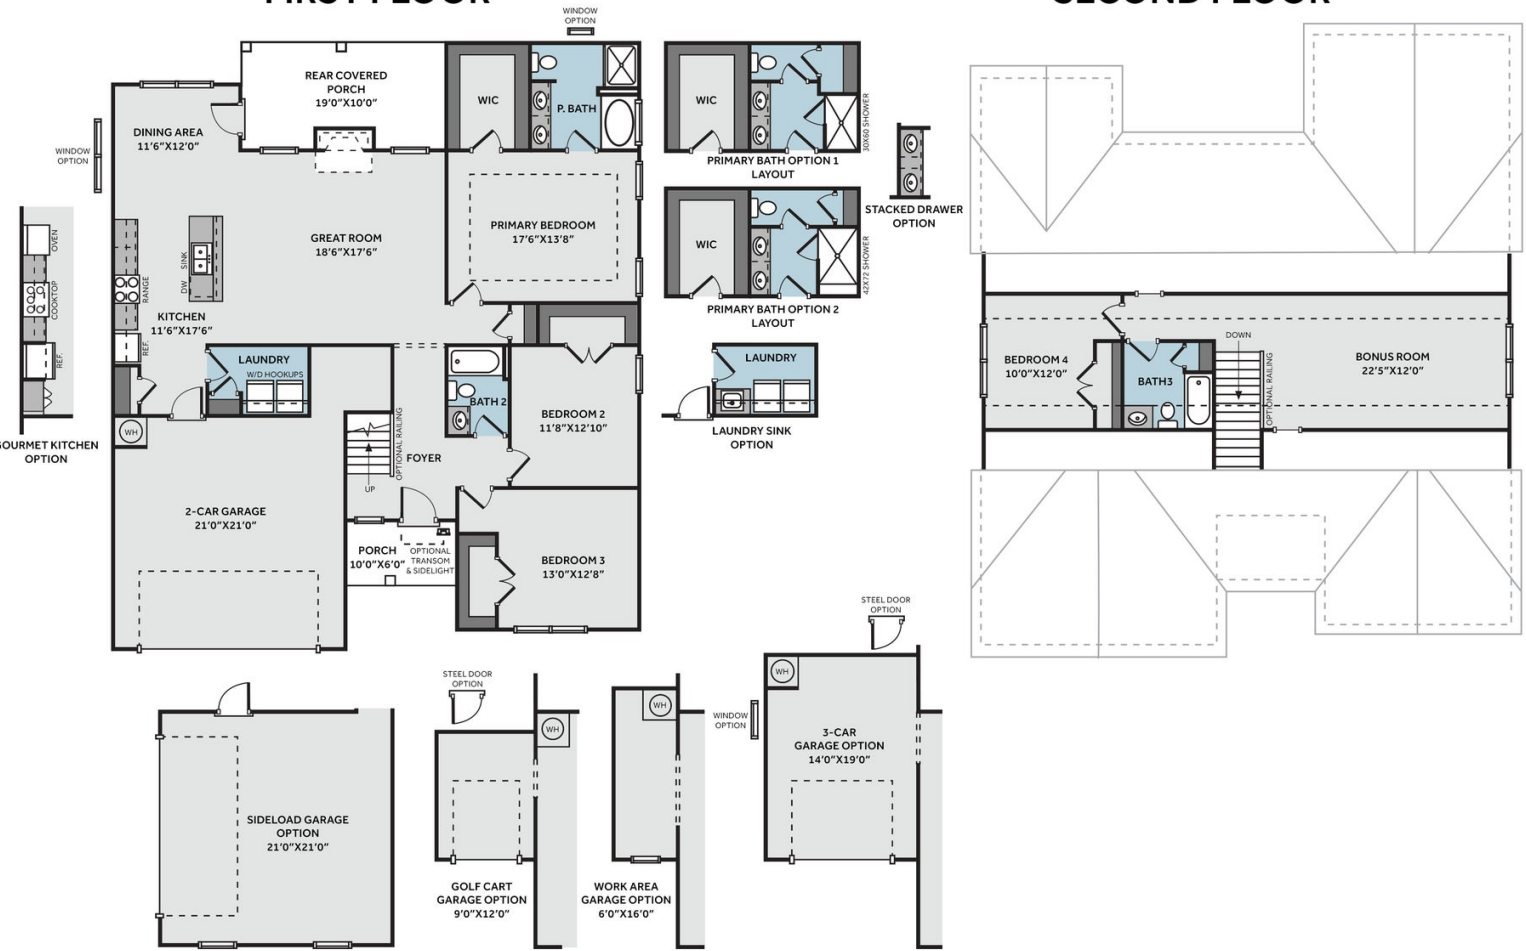

2,432 Sq. Ft.

1.5 Stories

4 Bed

3.0 Bath

Primary Bed: Down

About Cambridge

- Great room with optional gas log fireplace.
- Open kitchen with dining room with views to the backyard and double window option, island with sink overlooking the great room, and pantry; Gourmet kitchen appliance layout option with double wall ovens and cooktop
- First-floor laundry room in garage entry with linen closet, optional sink, and optional upper wall cabinets.
- Dining room with access to option rear covered porch.

...Read More Online

Elevation D with Dutch Hips

THE CAMBRIDGE

CC1850

FIRST FLOOR

SECOND FLOOR

Prices, plans, dimensions, features, specifications, materials, and availability of homes or communities are subject to change without notice or obligation. Illustrations are artists depictions only and may differ from completed improvements. All prices subject to change without notice. Please contact your sales associate before writing an offer.