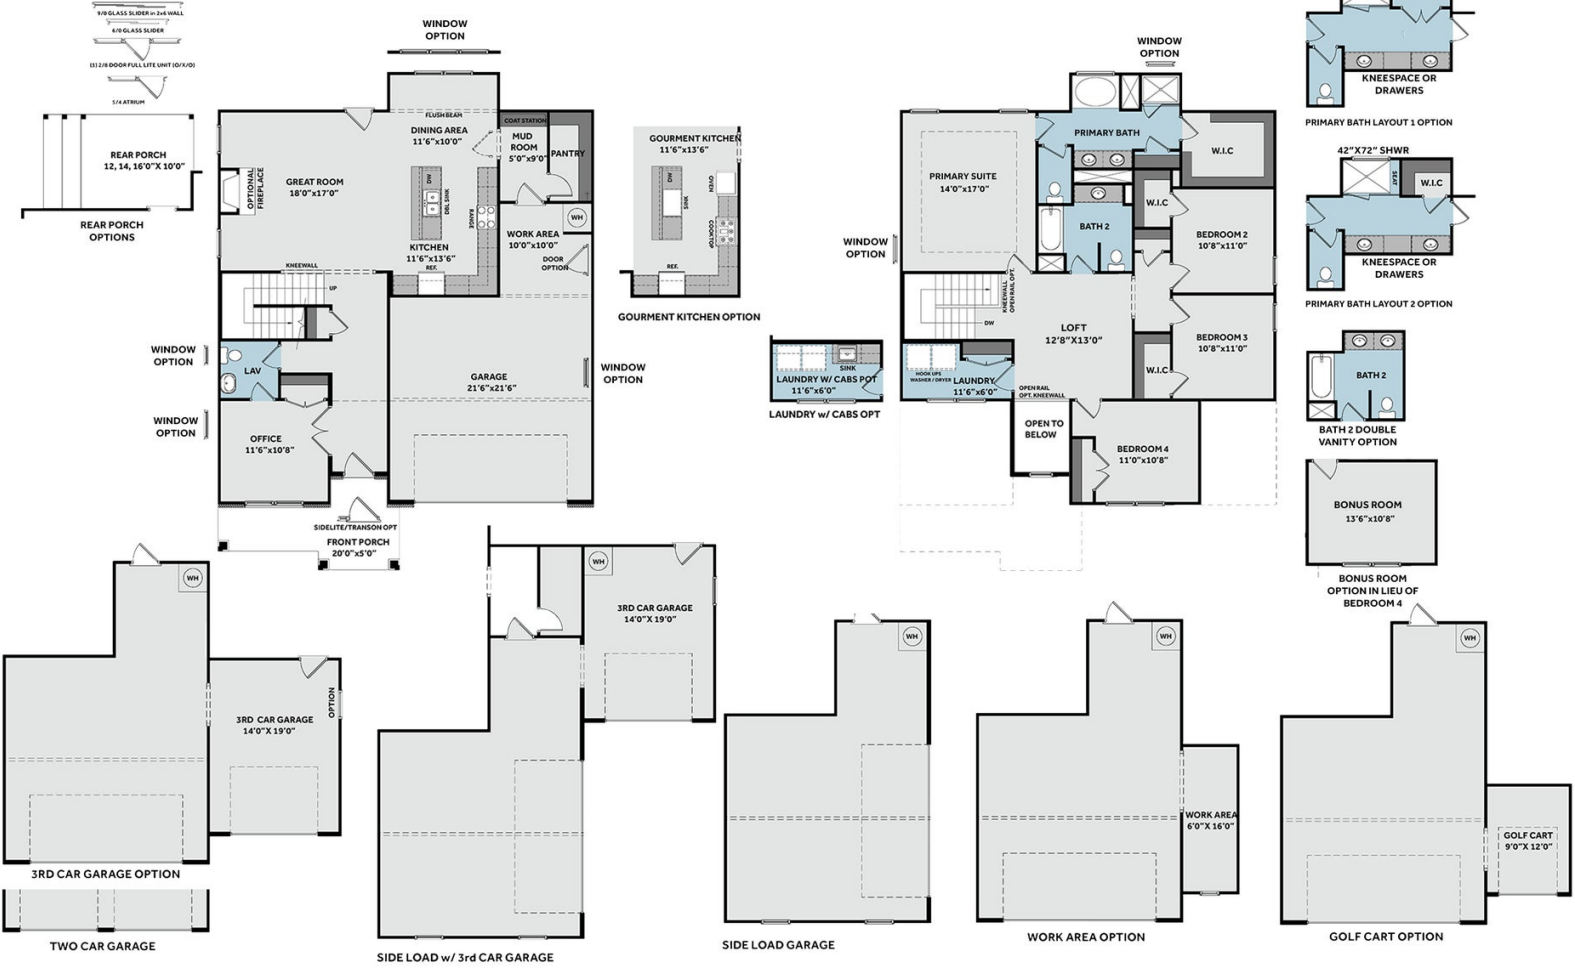

- The first-floor home office features French doors, a closet, and direct access to the hallway bathroom, which includes a pedestal sink and an oval mirror. This bathroom is accessible from both the hallway and the office, adding extra convenience.
- The open-concept great room provides a spacious and inviting area with easy access to the rear covered porch for easy indoor-outdoor living.
- The kitchen, seamlessly connected to the great room, showcases a spacious island, a dining area, quartz countertops in "Trigato," white shaker cabinets, and a subway tile backsplash in "Arctic"

THE AUSTIN
CC2574

FIRST FLOOR

SECOND FLOOR

Prices, plans, dimensions, features, specifications, materials, and availability of homes or communities are subject to change without notice or obligation. Illustrations are artists depictions only and may differ from completed improvements. All prices subject to change without notice. Please contact your sales associate before writing an offer.